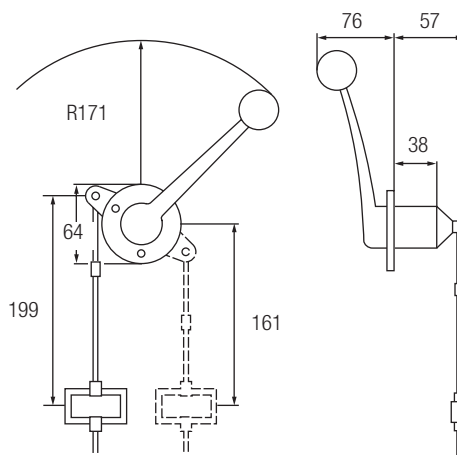

AT A GLANCE

FEATURES

- Durable heavy chrome finish
- Simple rugged compact design
- Available with or without throttle brake
- STB complete with adjustable friction damper
- Control suits 33C type cables or 43C type cable

ST AND STB FLUSH/SIDE MOUNT CONTROLS

TECHNICAL DATA

Single function, single lever control simple trouble free design. The time proven design of these controls means years of reliable operation. Suits 33C or 43C type cable.

ORDER INFORMATION	PART NO	
	33C type	43C type
ST	031791	039115
STB (with brake)	044777	045978

ACCESSORIES & PARTS	PART NO
Hand lever assembly	031046-002
Black ball knob	4009819
Throttle cable brake	044386
Stainless steel knob (smooth)	CA69051P
Mounting hardware kit	062279